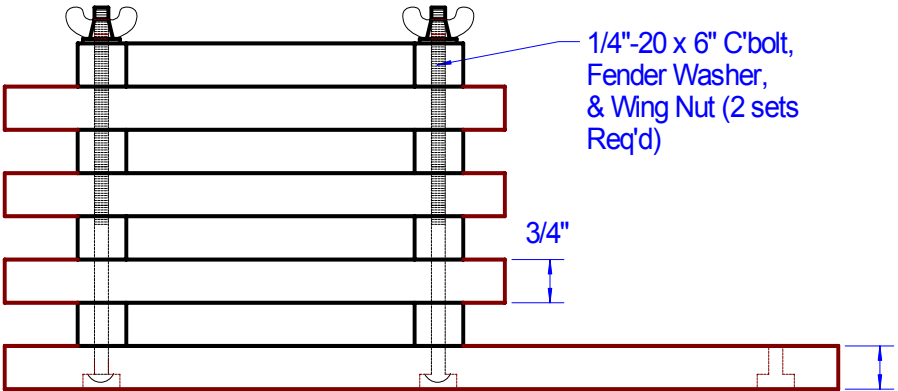

# STACKING FEATHERBOARDS

Top View

Side View

1/4"-20 x 6" C'bolt,  
Fender Washer,  
& Wing Nut (2 sets  
Req'd)

3/4"

3/4"

Spacer (Make 4)

Base