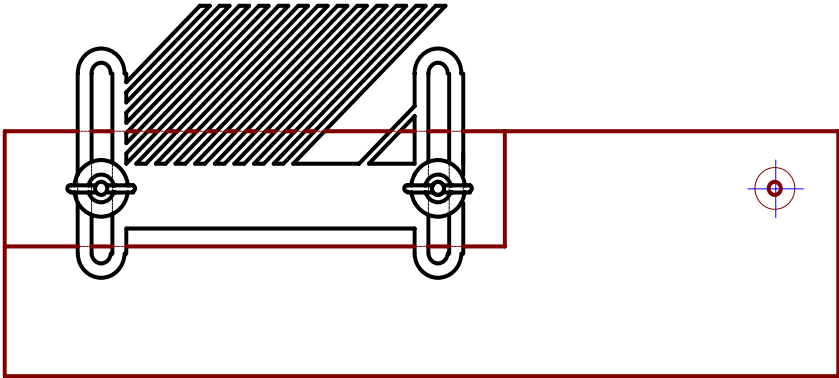

# STACKING FEATHERBOARDS

Top View

Side View

1/4"-20 x 6" C'bolt,  
Fender Washer,  
& Wing Nut (2 sets  
Req'd)

3/4"

3/4"

Spacer (Make 4)

Base