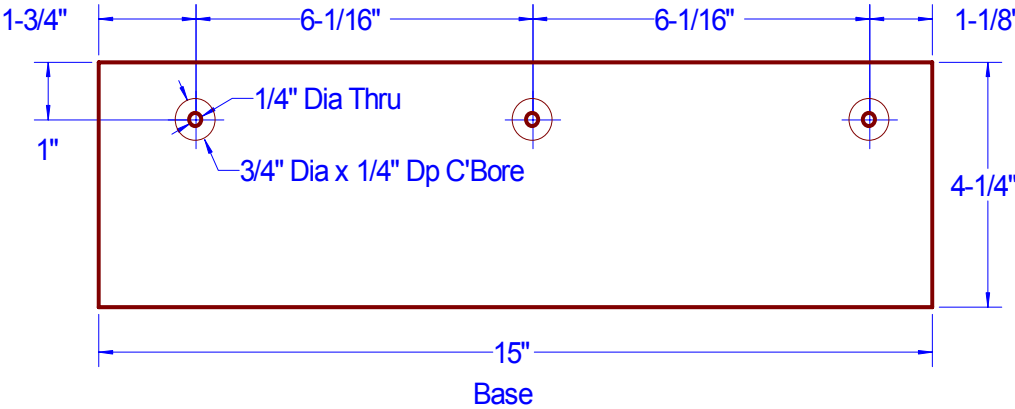

# STACKING FEATHERBOARDS

Top View

Side View

1/4"-20 x 6" C'bolt,  
Fender Washer,  
& Wing Nut (2 sets  
Req'd)

3/4"

3/4"

Spacer (Make 4)

Base