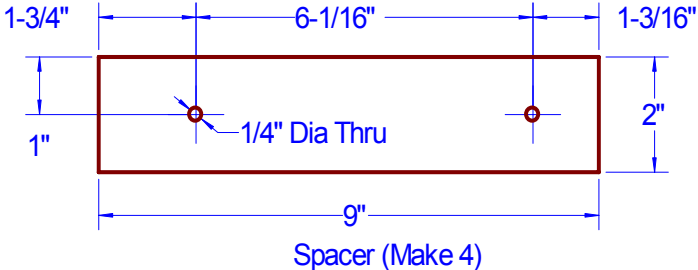

# STACKING FEATHERBOARDS

Top View

Side View

1/4"-20 x 6" C'bolt,  
Fender Washer,  
& Wing Nut (2 sets  
Req'd)

3/4"

3/4"

Spacer (Make 4)

Base