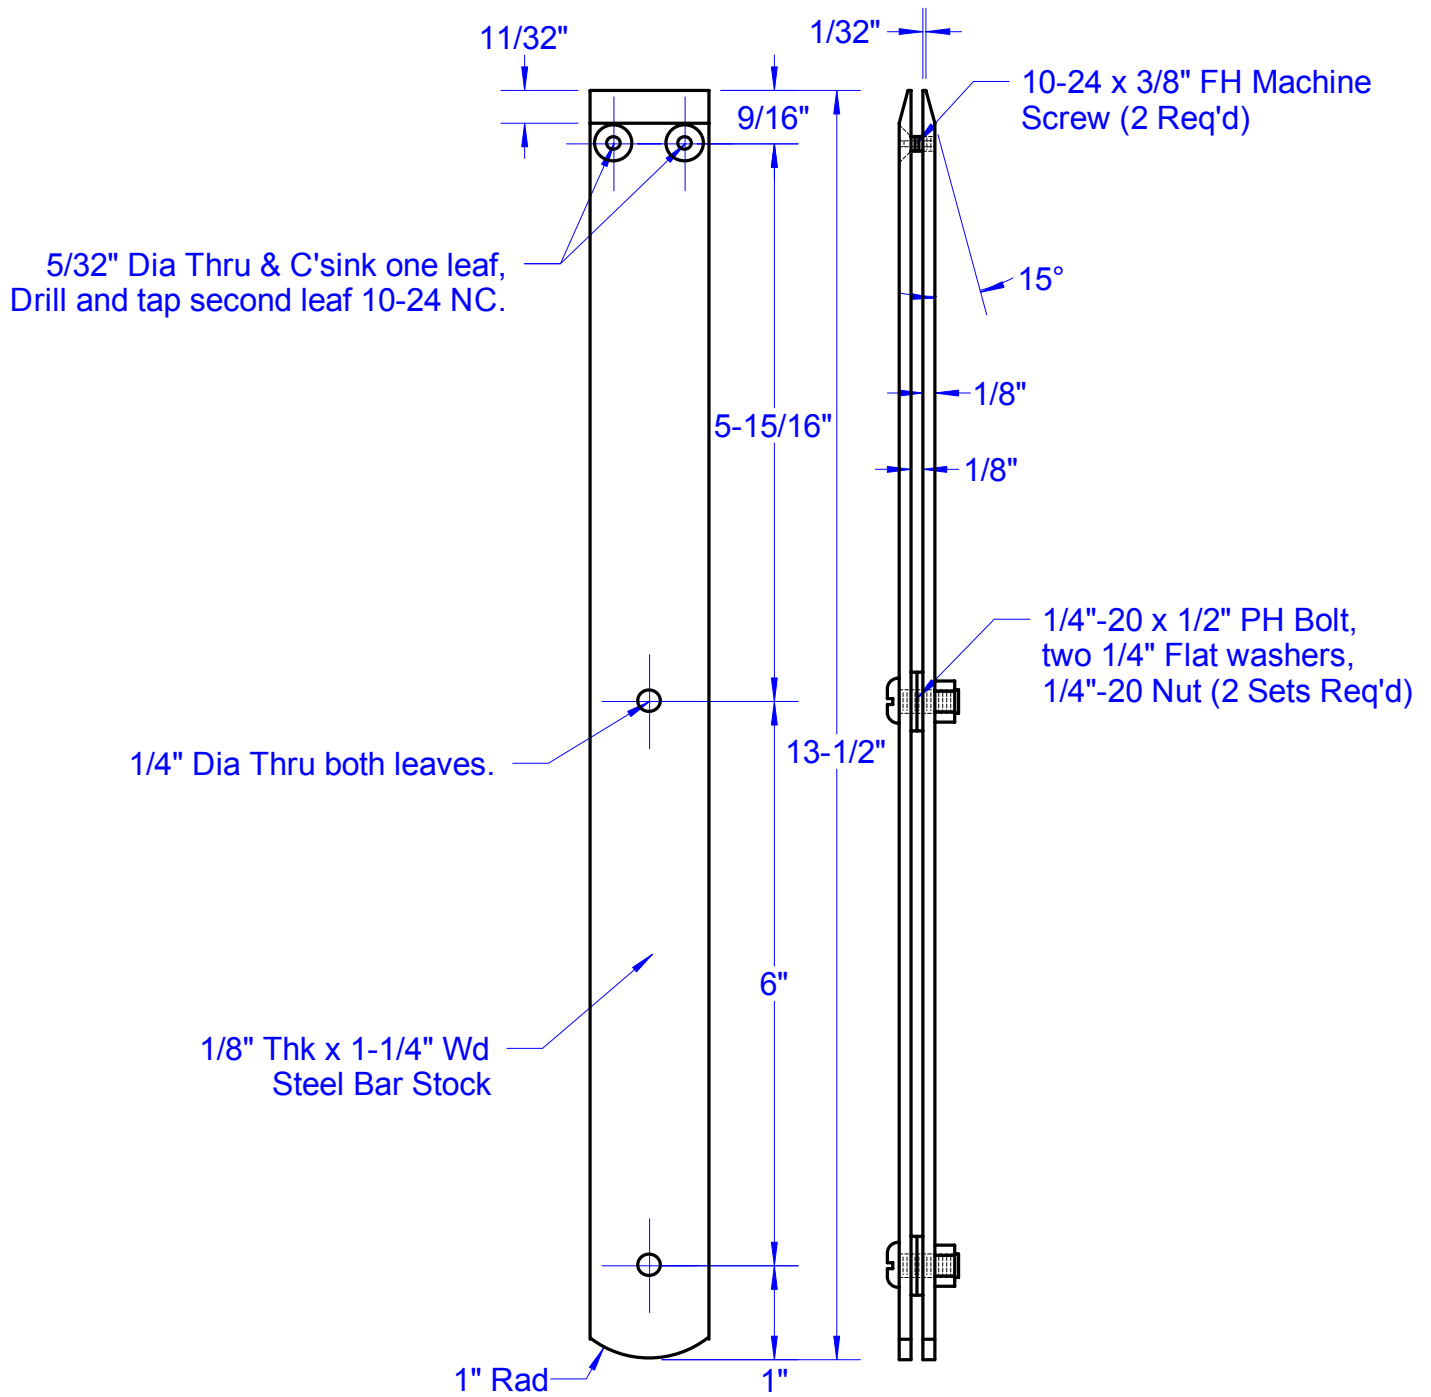

KNIFE HOLDER

Leaf Layout Side View

Knife Holder