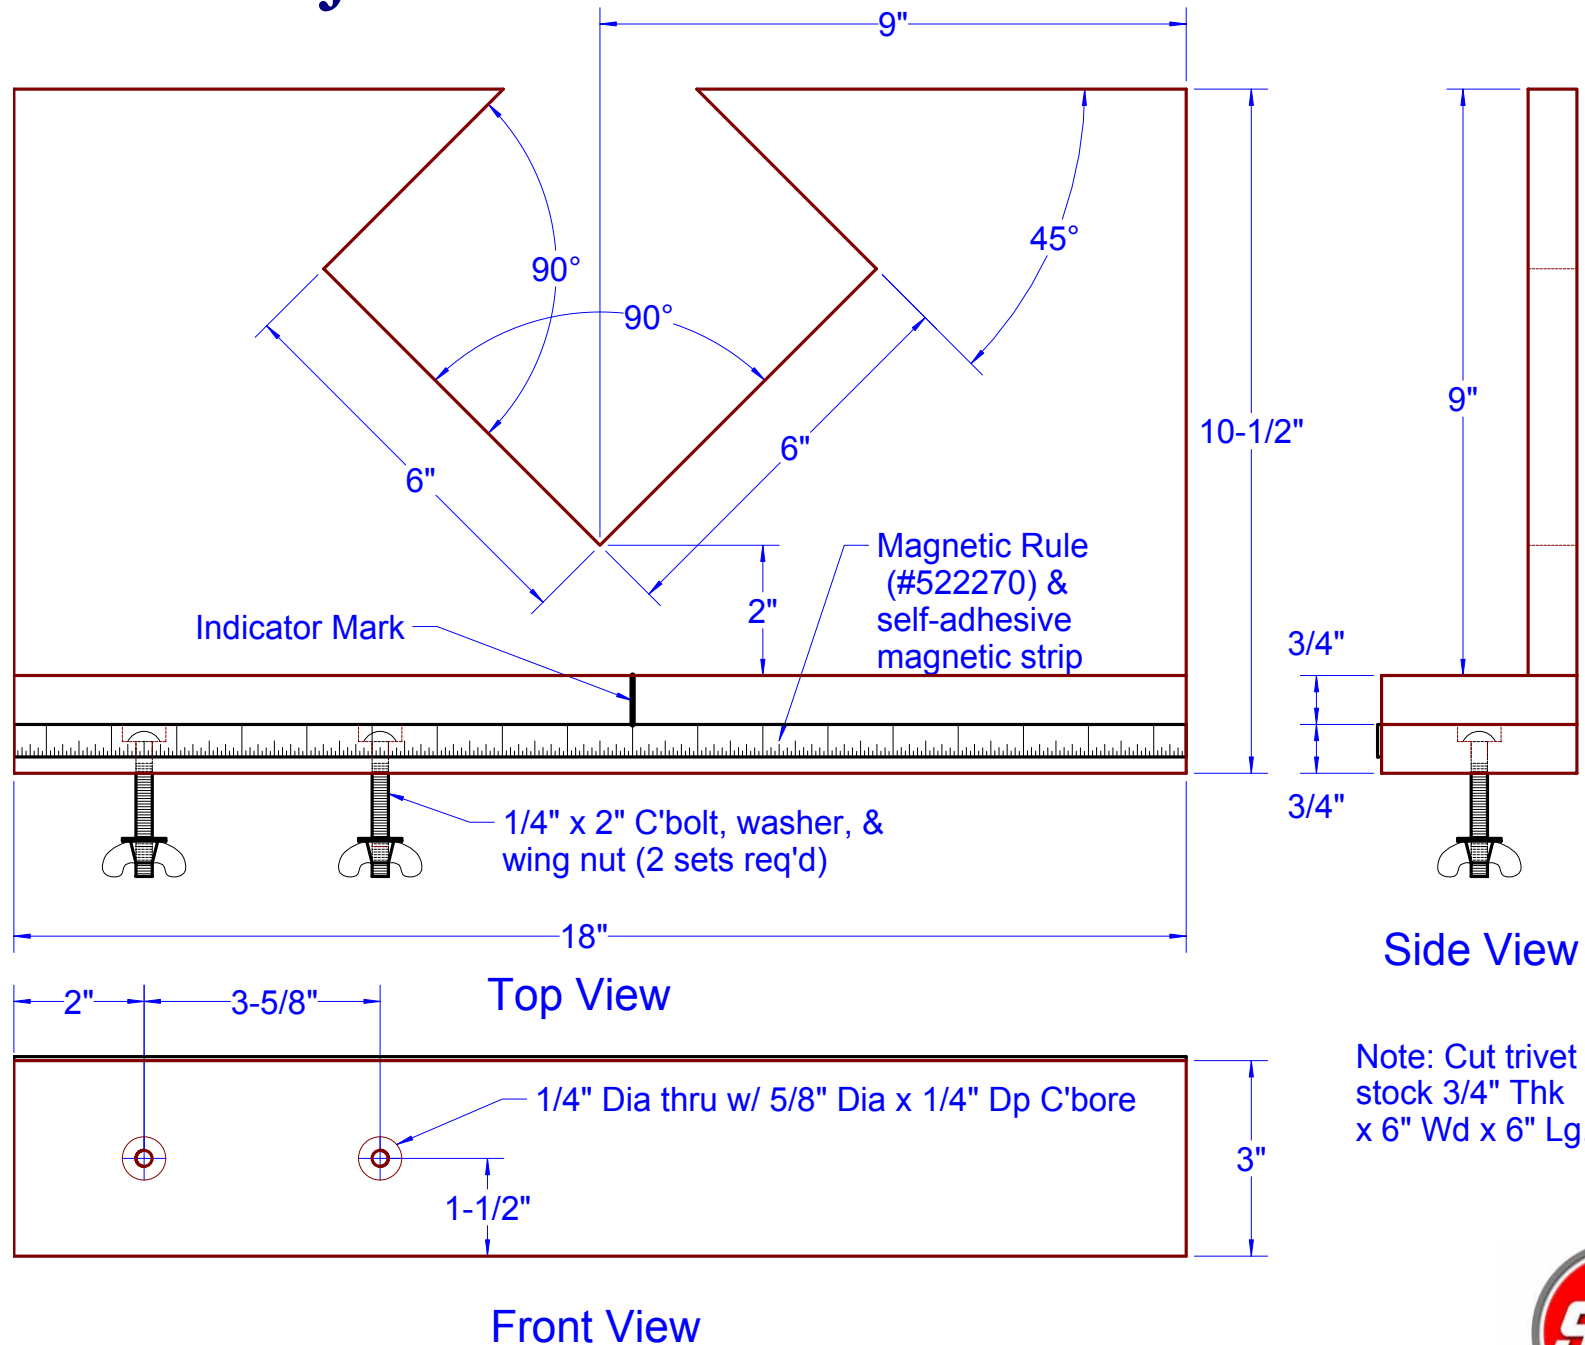

TRIVET MAKING JIG

Note: Cut trivet stock 3/4" Thk x 6" Wd x 6" Lg.

TRIVET MAKING JIG