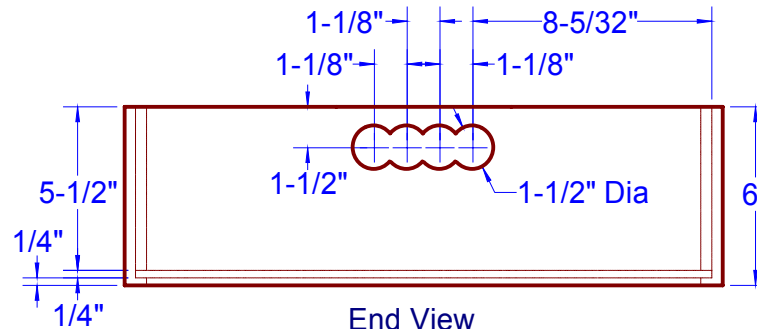

# CLAMP CADDY, CONTINUED

Grid Member Layouts

Top View

End View  
Tote

Clamp Shelf

1/4"-20 x 2"  
Hex Bolt,  
2 Washers,  
& Nut (2 sets  
Req'd)

Clamp Rail