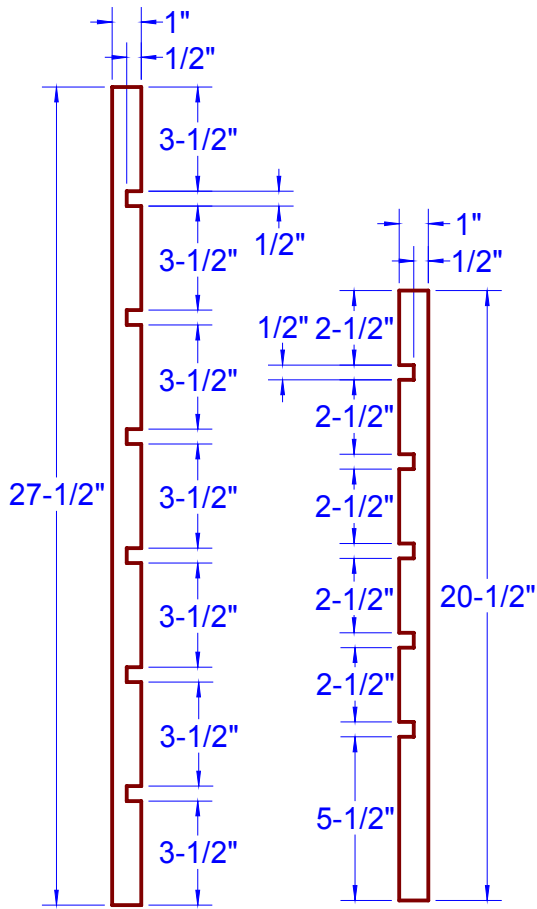

# CLAMP CADDY, CONTINUED

Grid Member Layouts

Top View

End View  
Tote

Clamp Shelf

1/4"-20 x 2"  
Hex Bolt,  
2 Washers,  
& Nut (2 sets  
Req'd)

Clamp Rail