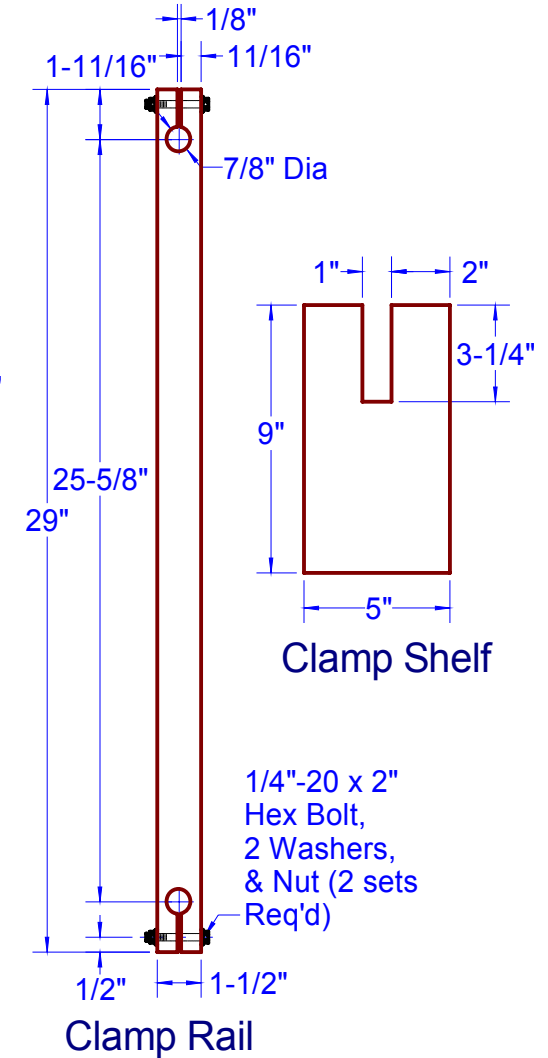

# CLAMP CADDY, CONTINUED

Grid Member Layouts

Top View

End View  
Tote

Clamp Shelf

1/4"-20 x 2"  
Hex Bolt,  
2 Washers,  
& Nut (2 sets  
Req'd)

Clamp Rail