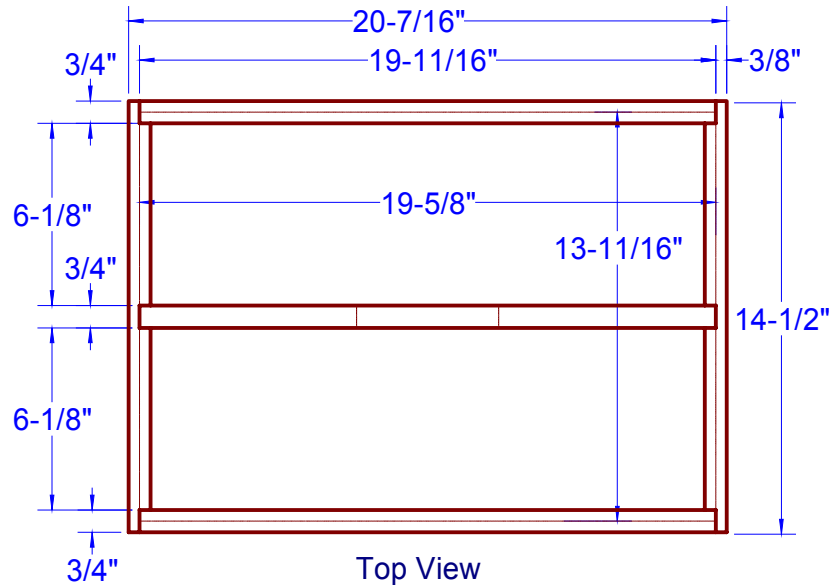

# CLAMP CADDY, CONTINUED

Grid Member Layouts

Top View

End View  
Tote

Clamp Shelf

1/4"-20 x 2"  
Hex Bolt,  
2 Washers,  
& Nut (2 sets  
Req'd)

Clamp Rail