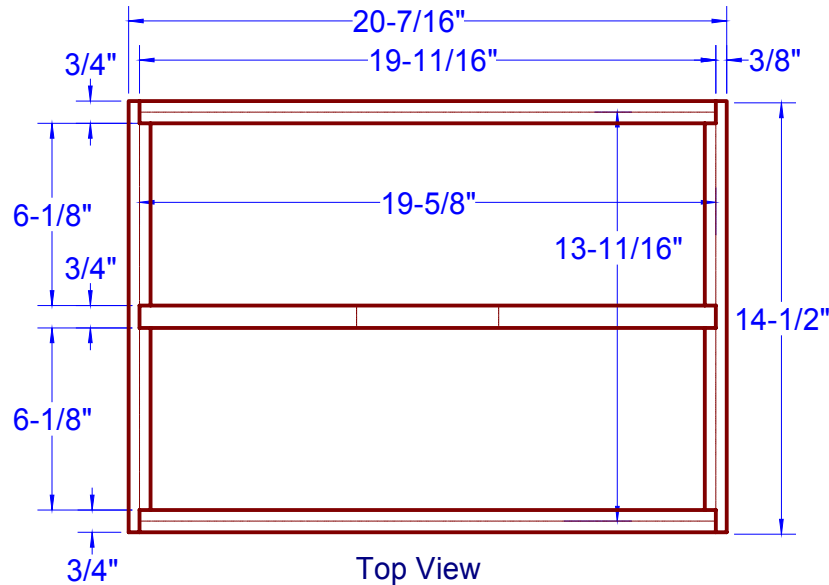

CLAMP CADDY

CLAMP CADDY, CONTINUED

Grid Member Layouts

Top View

End View
Tote

Clamp Rail